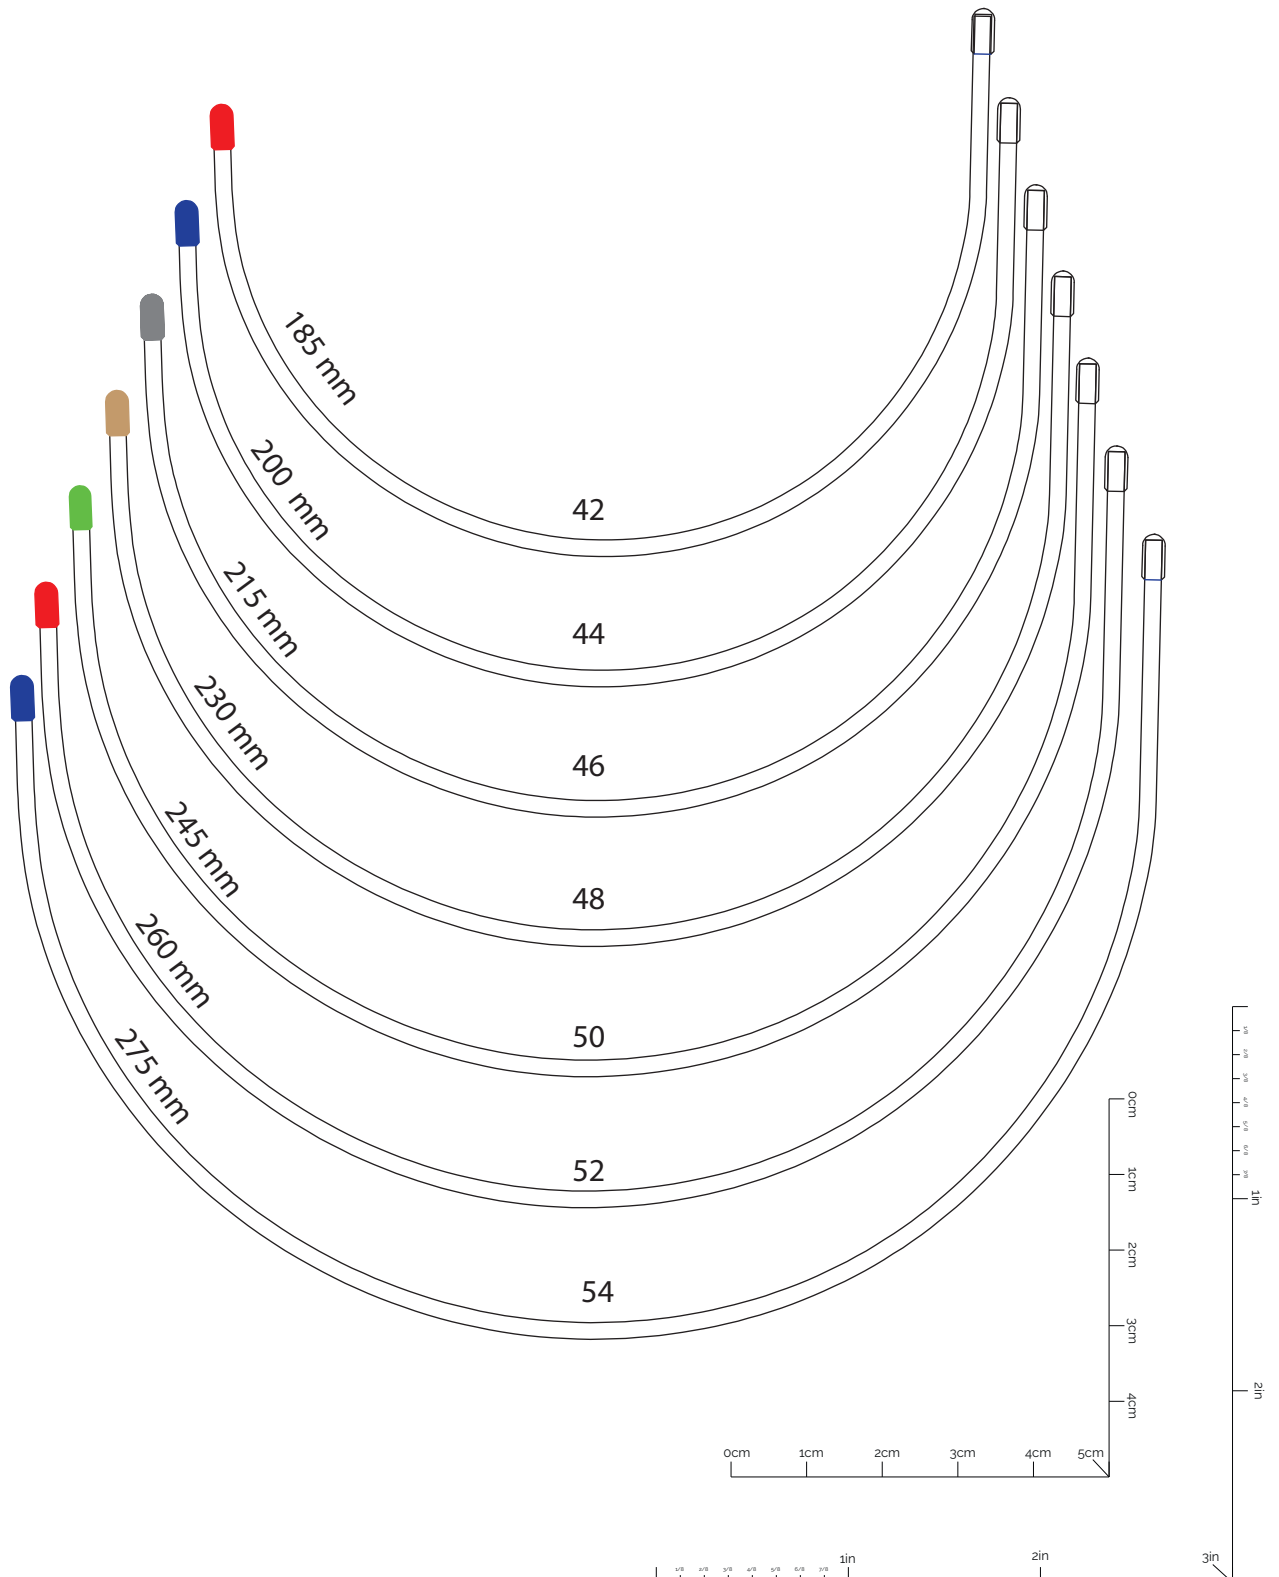

# Classic wire size chart 1/3

# Classic wire size chart 2/3

# Classic wire size chart 3/3