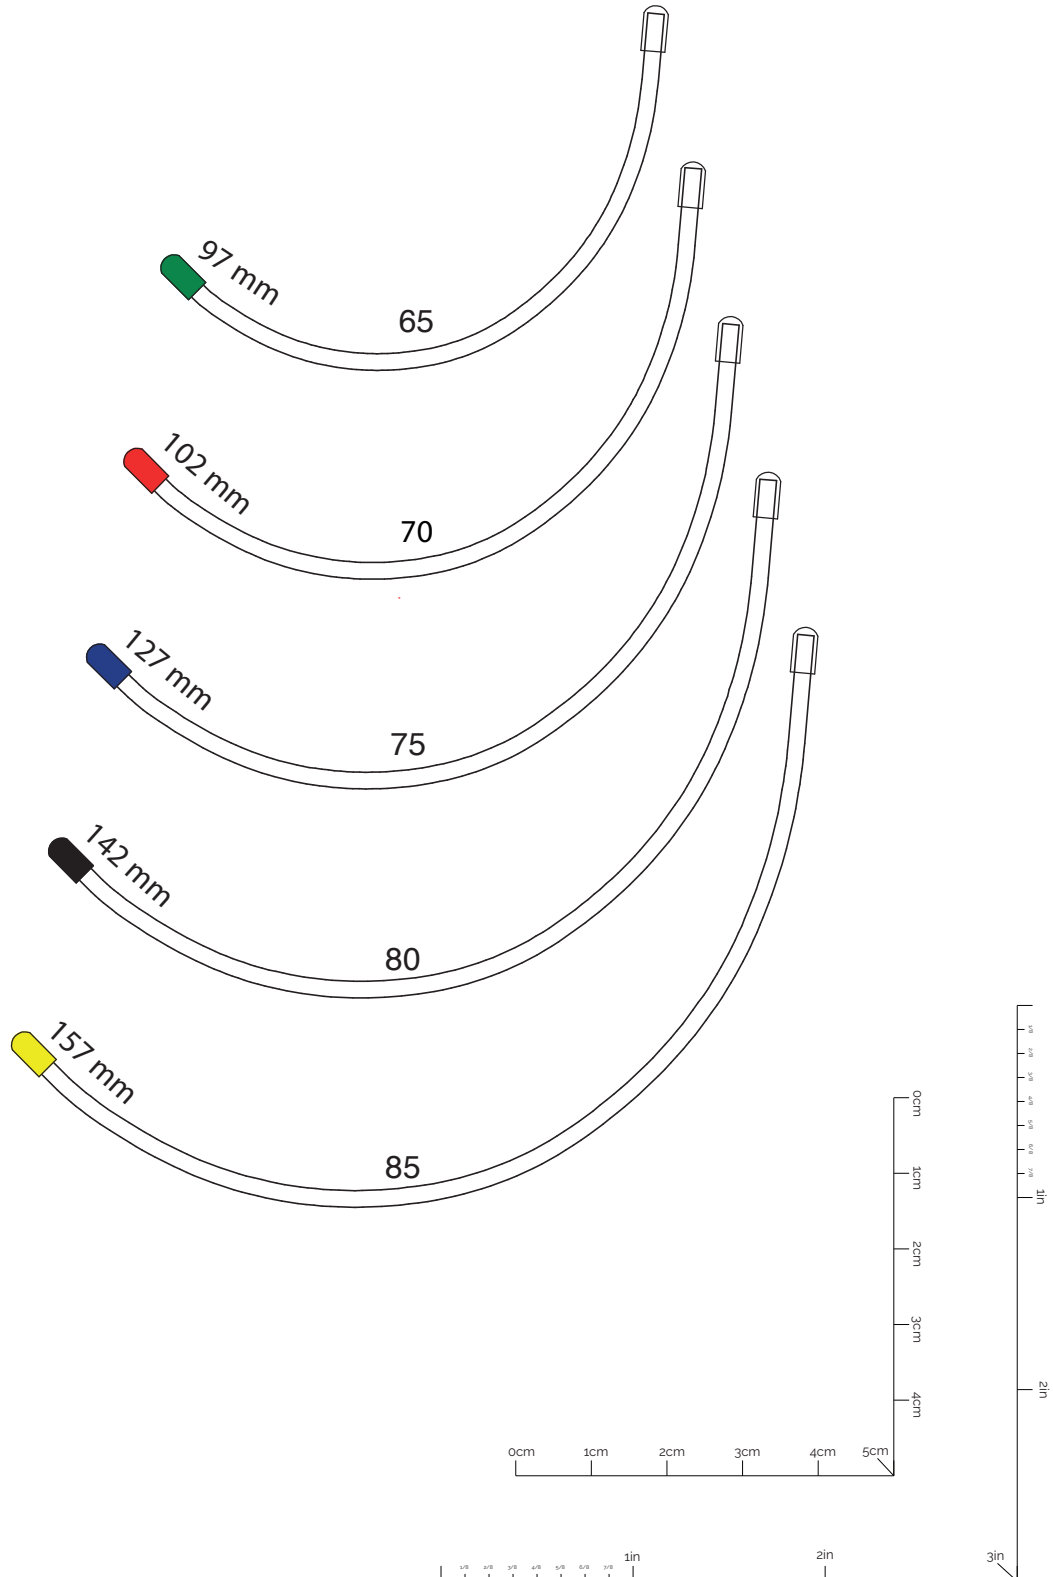

Plunge wire size chart 1/3

Plunge wire size chart 2/3

Plungewire size chart 3/3