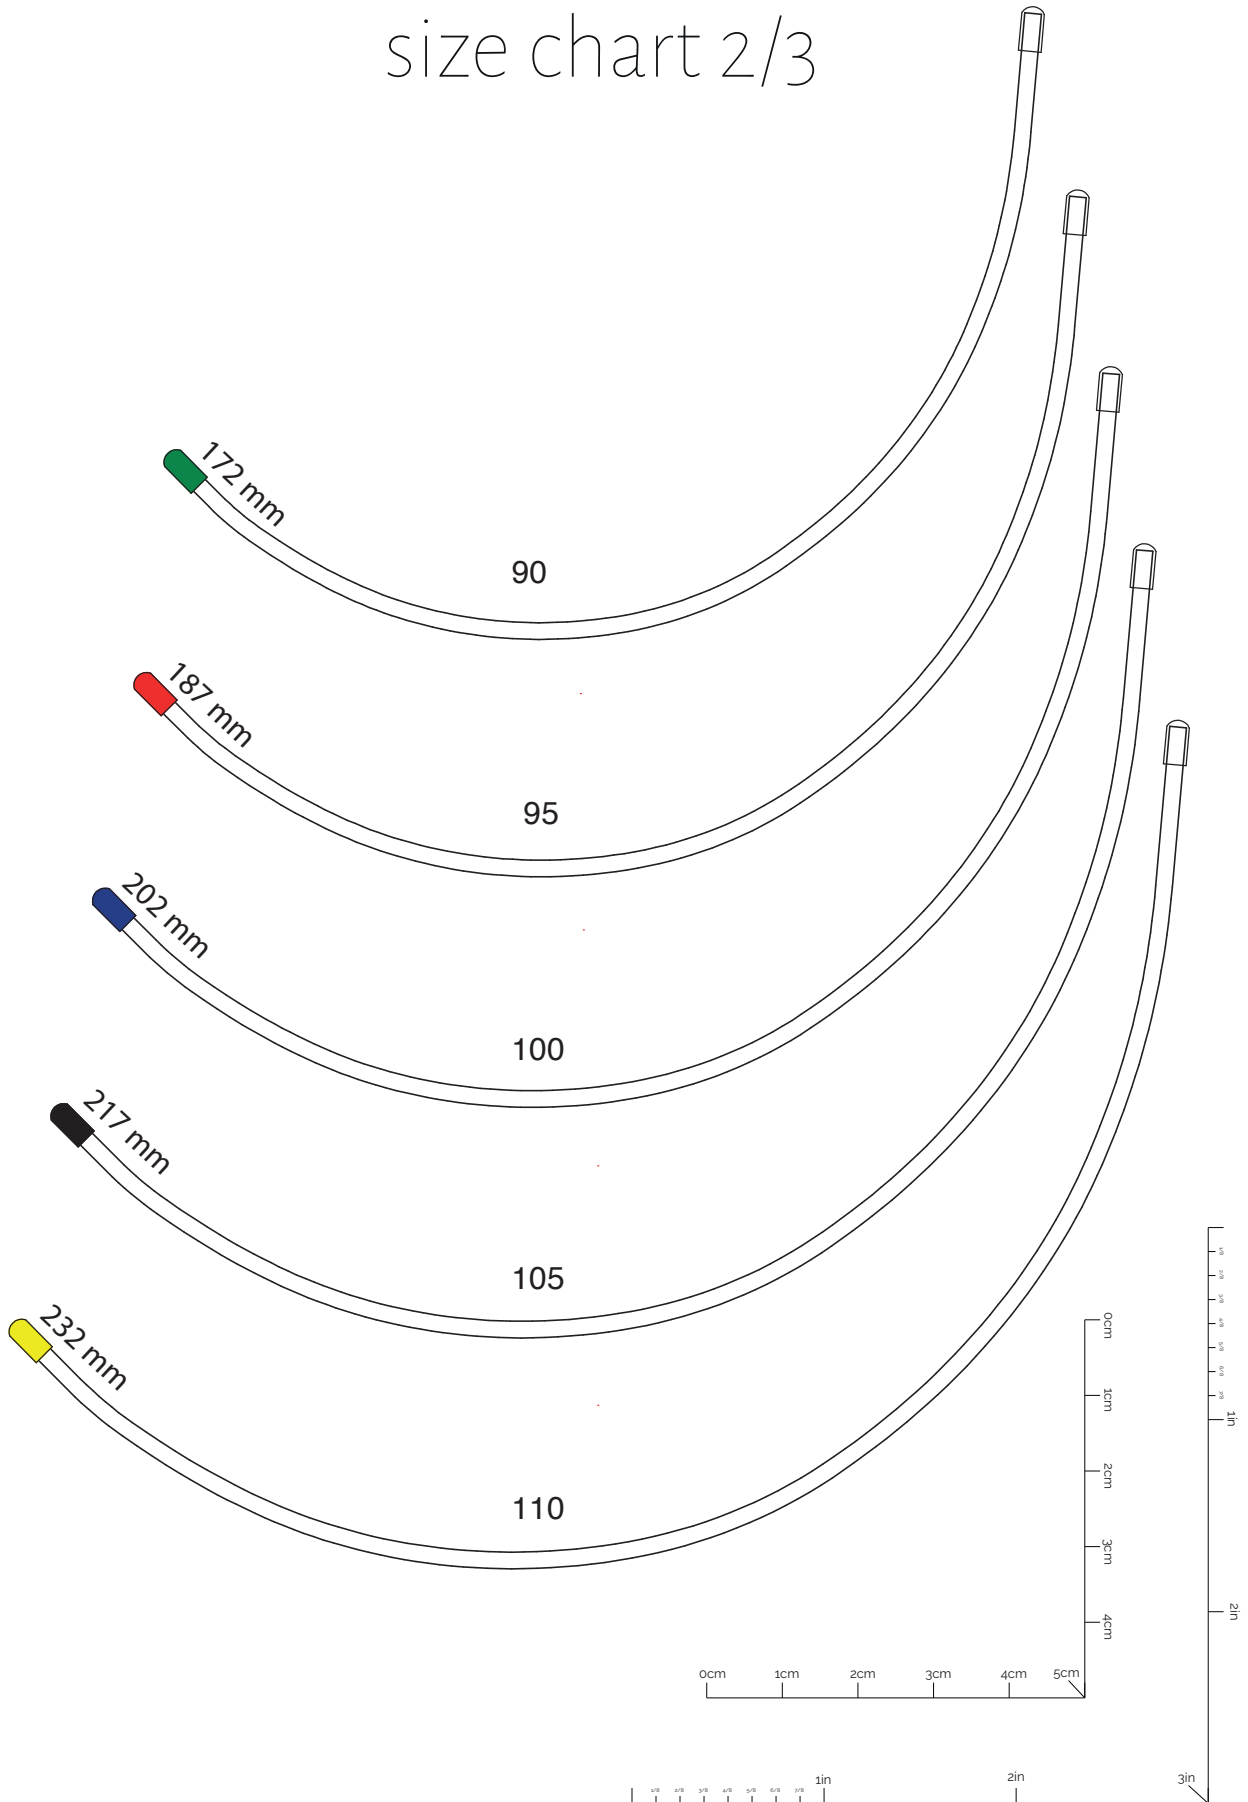

Plunge wire size chart 1/3

Plunge wire size chart 2/3

Plungewire size chart 3/3